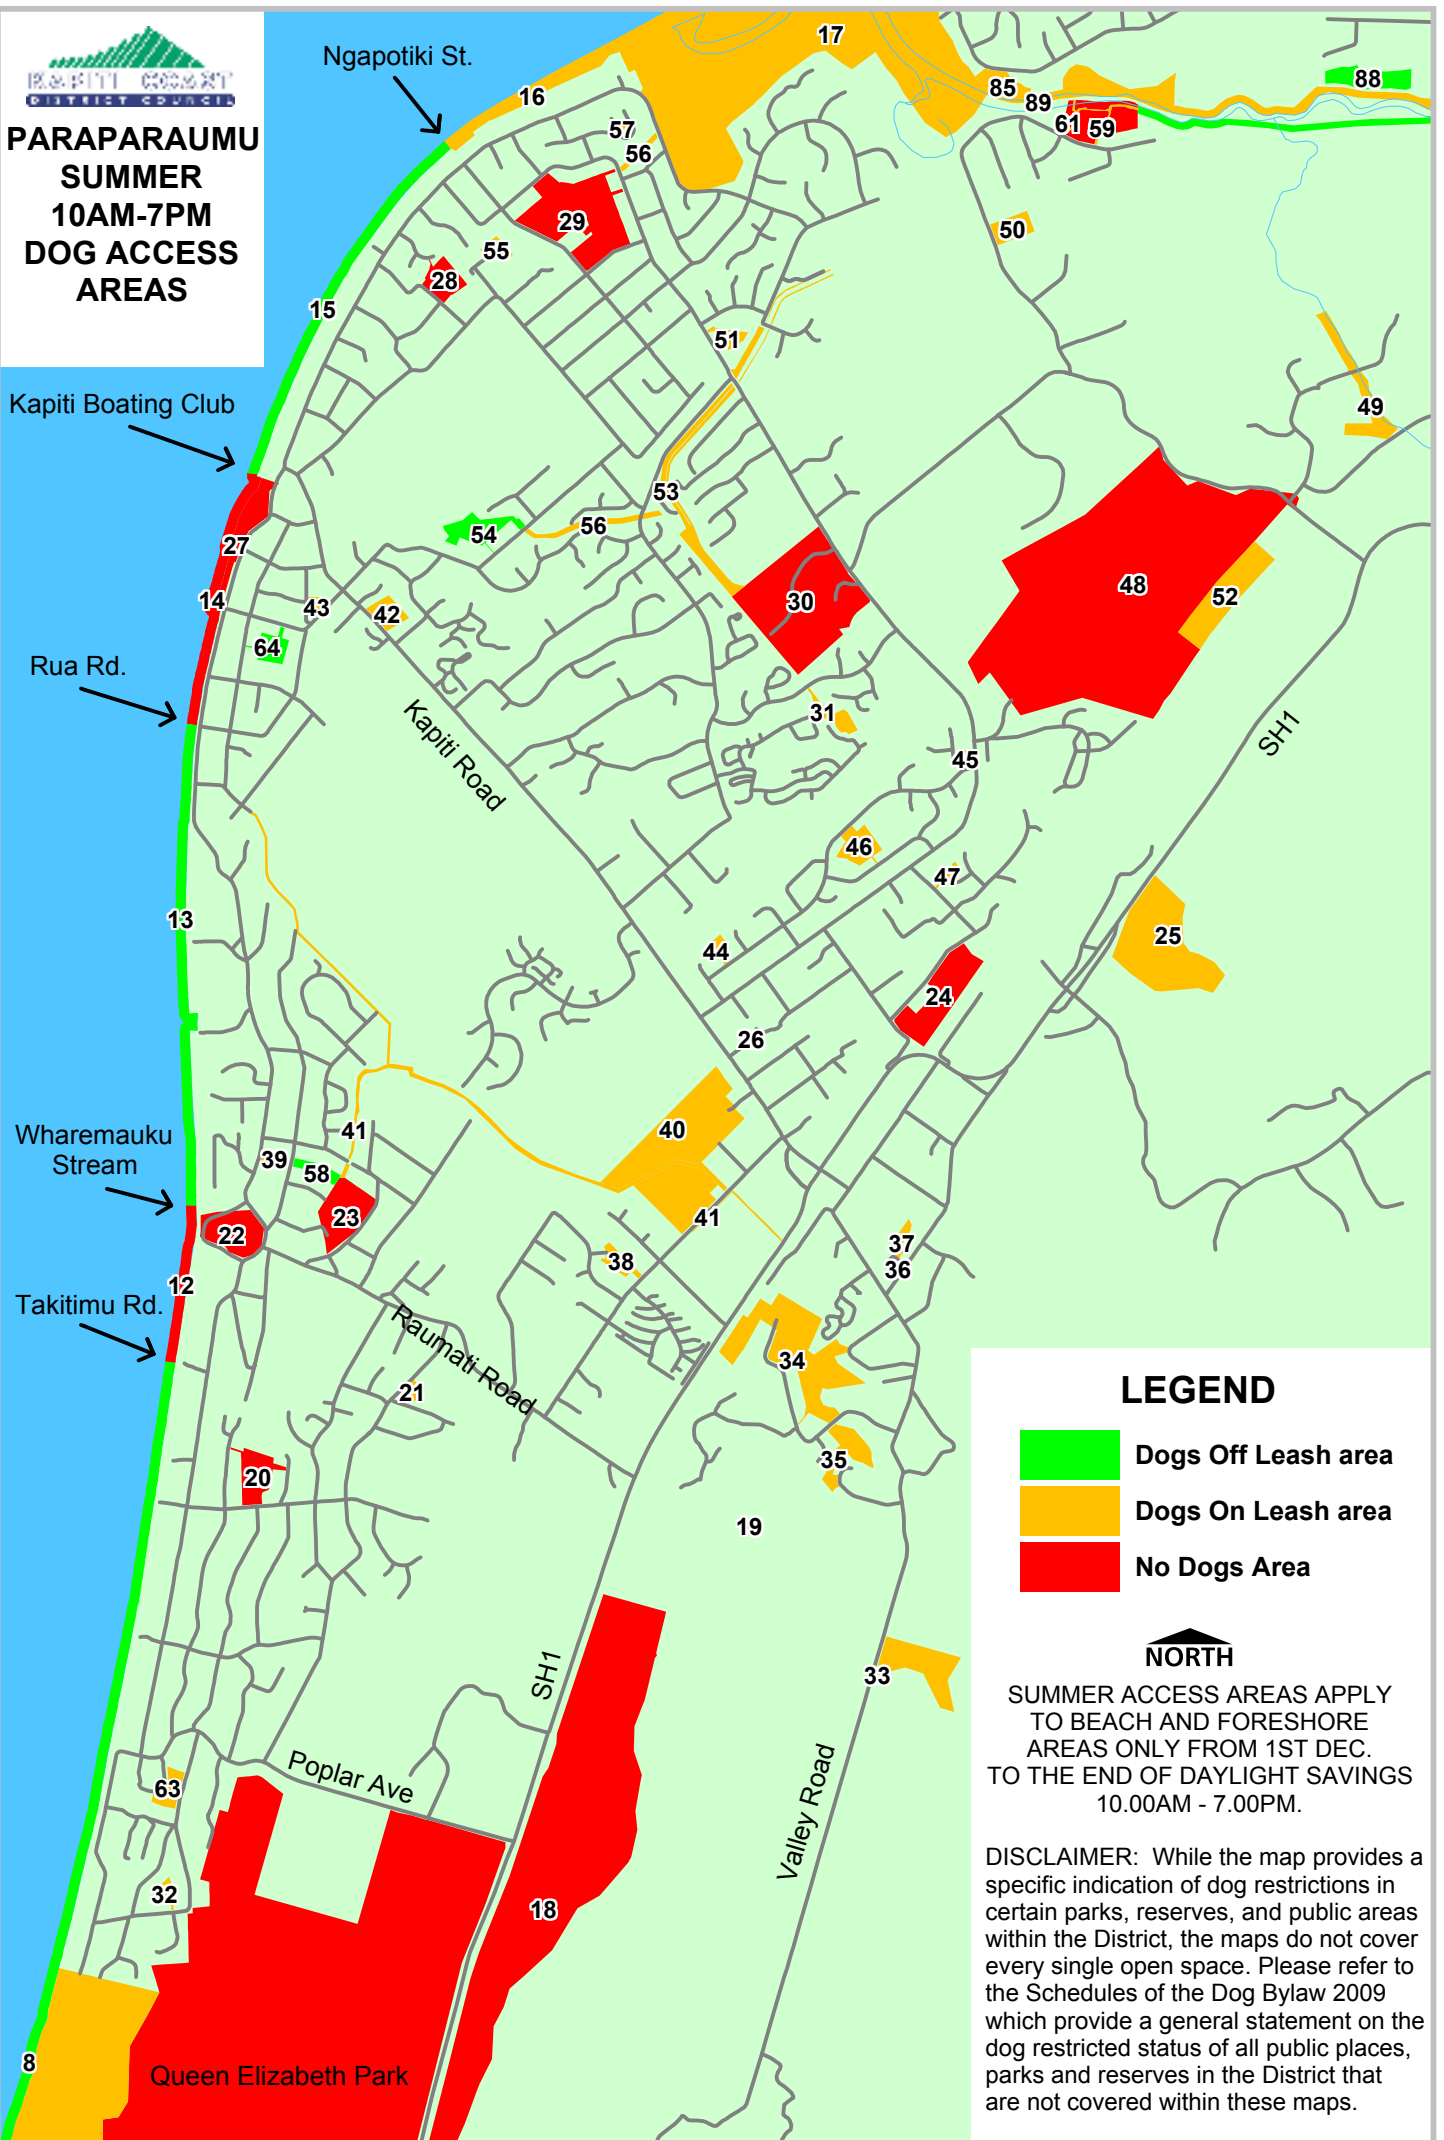

**PARAPARAUMU
SUMMER
10AM-7PM
DOG ACCESS
AREAS**

LEGEND

- Dogs Off Leash area
- Dogs On Leash area
- No Dogs Area

SUMMER ACCESS AREAS APPLY TO BEACH AND FORESHORE AREAS ONLY FROM 1ST DEC. TO THE END OF DAYLIGHT SAVINGS 10.00AM - 7.00PM.

DISCLAIMER: While the map provides a specific indication of dog restrictions in certain parks, reserves, and public areas within the District, the maps do not cover every single open space. Please refer to the Schedules of the Dog Bylaw 2009 which provide a general statement on the dog restricted status of all public places, parks and reserves in the District that are not covered within these maps.

**PARAPARAUMU
WINTER AND
SUMMER
7PM-10AM
DOG ACCESS
AREAS**

Kapiti Boating Club

Rua Rd.

Wharemauku Stream

Takitimu Rd.

Ngapotiki St.

Kapiti Road

Raumati Road

Poplar Ave

Valley Road

SH1

Queen Elizabeth Park

LEGEND

-  Dogs Off Leash area
-  Dogs On Leash area
-  No Dogs Area

WINTER ACCESS AREAS APPLY TO BEACH AND FORESHORE AREAS ONLY FROM THE END OF DAYLIGHT SAVINGS TO 30TH NOV.